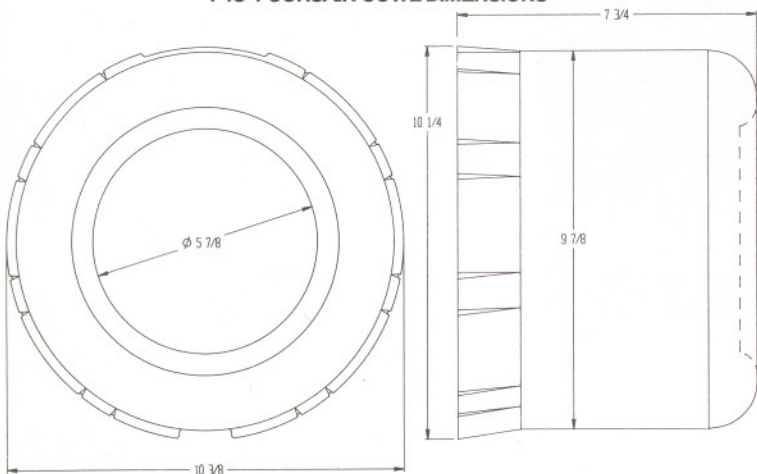

COWL DIMENSIONS / WARBIRD SERIES

These cowl illustrations have been dimensioned for your use in determining whether certain engines will fit within the cowls of specific aircraft. All dimensions shown are in inches.

NOTE: Cowl illustrations are at convenient sizes and no common scale has been used.

AT-6 COWL DIMENSIONS

ZERO COWL DIMENSIONS

F4U-1 CORSAIR COWL DIMENSIONS

P-47 COWL DIMENSIONS

P-51 COWL DIMENSIONS

F6F-3 HELLCAT COWL DIMENSIONS

P-40 KITTYHAWK COWL DIMENSIONS