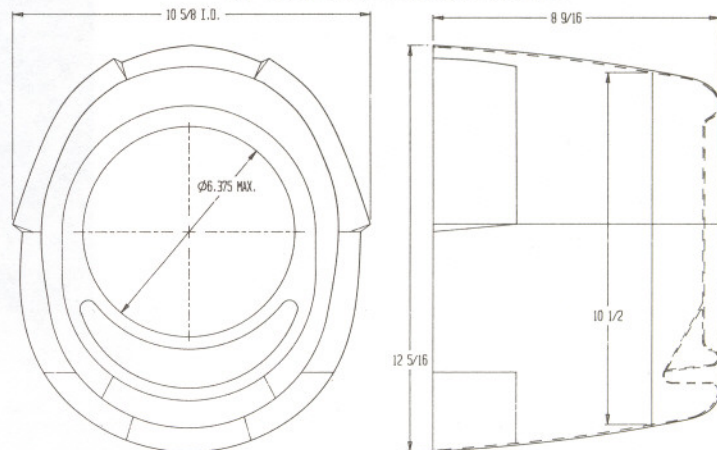

COWL DIMENSIONS / WARBIRD SERIES

These cowl illustrations have been dimensioned for your use in determining whether certain engines will fit within the cowls of specific aircraft. All dimensions shown are in inches.

NOTE: Cowl illustrations are at convenient sizes and no common scale has been used.

AT-6 COWL DIMENSIONS

ZERO COWL DIMENSIONS

F4U-1 CORSAIR COWL DIMENSIONS

P-47 COWL DIMENSIONS

P-51 COWL DIMENSIONS

F6F-3 HELLCAT COWL DIMENSIONS

P-40 KITTYHAWK COWL DIMENSIONS