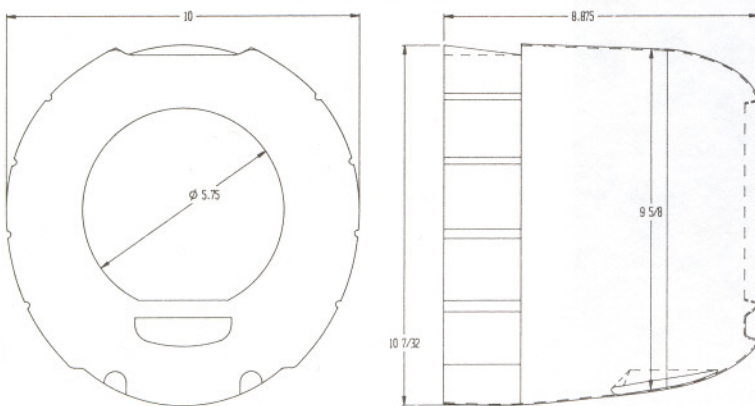

COWL DIMENSIONS / WARBIRD SERIES

These cowl illustrations have been dimensioned for your use in determining whether certain engines will fit within the cowls of specific aircraft. All dimensions shown are in inches.

NOTE: Cowl illustrations are at convenient sizes and no common scale has been used.

AT-6 COWL DIMENSIONS

ZERO COWL DIMENSIONS

F4U-1 CORSAIR COWL DIMENSIONS

P-47 COWL DIMENSIONS

P-51 COWL DIMENSIONS

F6F-3 HELLCAT COWL DIMENSIONS

P-40 KITTYHAWK COWL DIMENSIONS