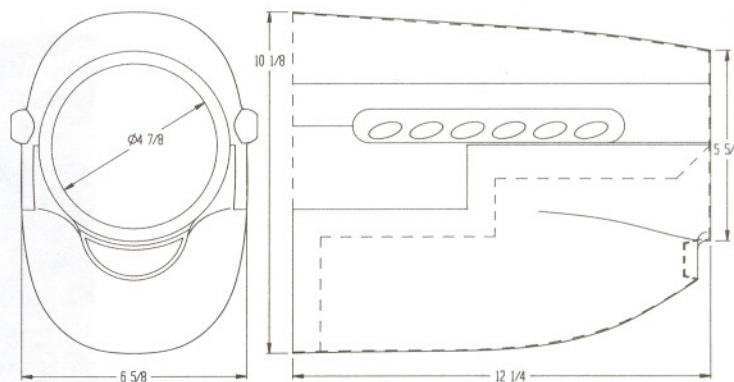

COWL DIMENSIONS / WARBIRD SERIES

These cowl illustrations have been dimensioned for your use in determining whether certain engines will fit within the cowls of specific aircraft. All dimensions shown are in inches.

NOTE: Cowl illustrations are at convenient sizes and no common scale has been used.

AT-6 COWL DIMENSIONS

ZERO COWL DIMENSIONS

F4U-1 CORSAIR COWL DIMENSIONS

P-47 COWL DIMENSIONS

P-51 COWL DIMENSIONS

F6F-3 HELLCAT COWL DIMENSIONS

P-40 KITTYHAWK COWL DIMENSIONS