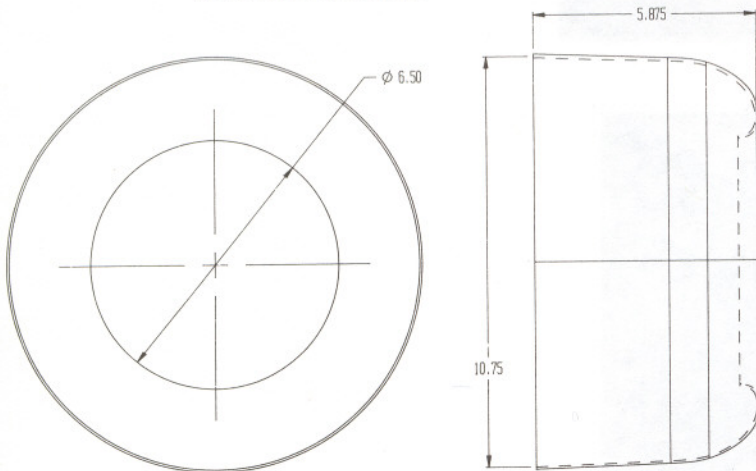

COWL DIMENSIONS / WARBIRD SERIES

These cowl illustrations have been dimensioned for your use in determining whether certain engines will fit within the cowls of specific aircraft. All dimensions shown are in inches.

NOTE: Cowl illustrations are at convenient sizes and no common scale has been used.

AT-6 COWL DIMENSIONS

ZERO COWL DIMENSIONS

F4U-1 CORSAIR COWL DIMENSIONS

P-47 COWL DIMENSIONS

P-51 COWL DIMENSIONS

F6F-3 HELLCAT COWL DIMENSIONS

P-40 KITTYHAWK COWL DIMENSIONS