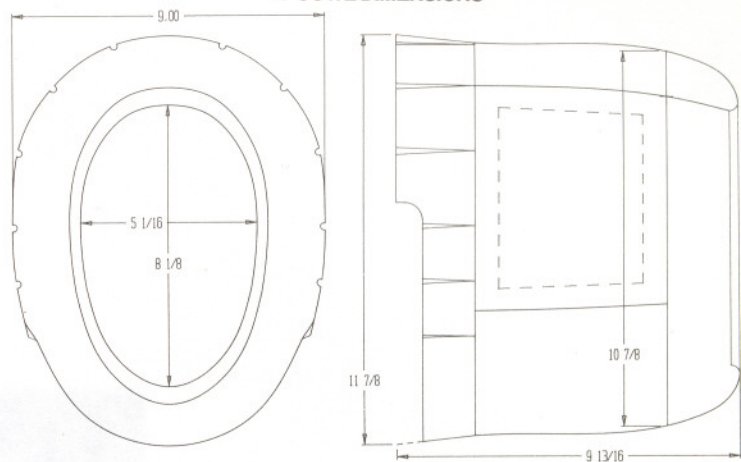

COWL DIMENSIONS / WARBIRD SERIES

These cowl illustrations have been dimensioned for your use in determining whether certain engines will fit within the cowls of specific aircraft. All dimensions shown are in inches.

NOTE: Cowl illustrations are at convenient sizes and no common scale has been used.

AT-6 COWL DIMENSIONS

ZERO COWL DIMENSIONS

F4U-1 CORSAIR COWL DIMENSIONS

P-47 COWL DIMENSIONS

P-51 COWL DIMENSIONS

F6F-3 HELLCAT COWL DIMENSIONS

P-40 KITTYHAWK COWL DIMENSIONS